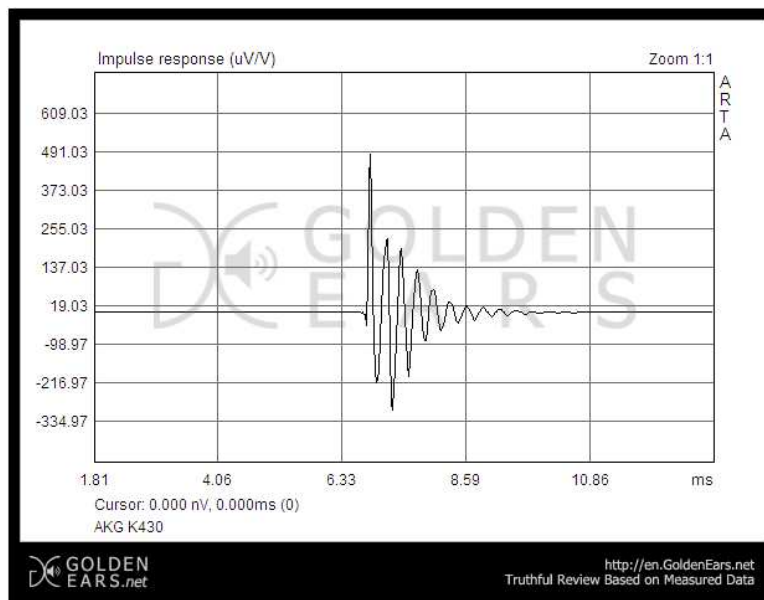

03. Impulse Response

04. Cumulative Spectral Decay