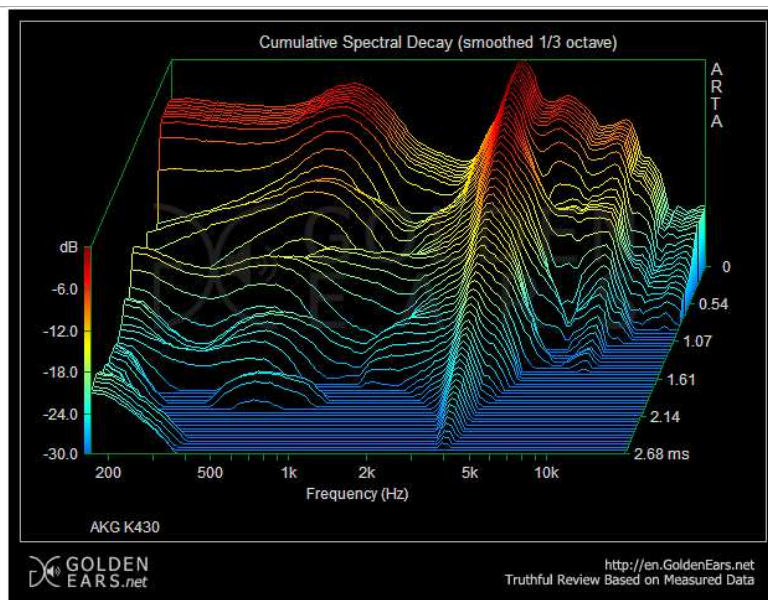

Red:Right, Blue:Left

Diffuse Sound Field Equalization + The small room X-Curve Compensation
for more information : [How we measure \(Earphones, Headphones\)](#)

02. Step Response**03. Impulse Response****04. Cumulative Spectral Decay**