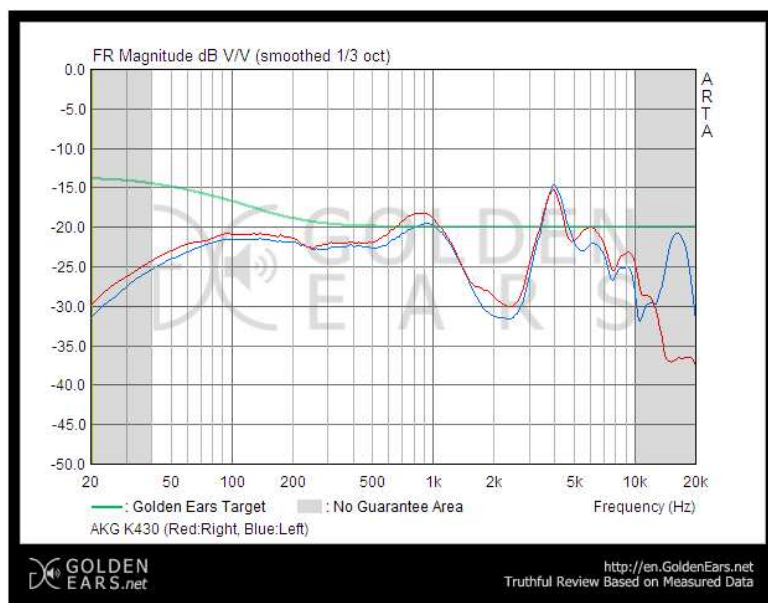

01. Frequency Response

Red:Right, Blue:Left

Diffuse Sound Field Equalization + The small room X-Curve Compensation
for more information : [How we measure (Earphones, Headphones)](#)