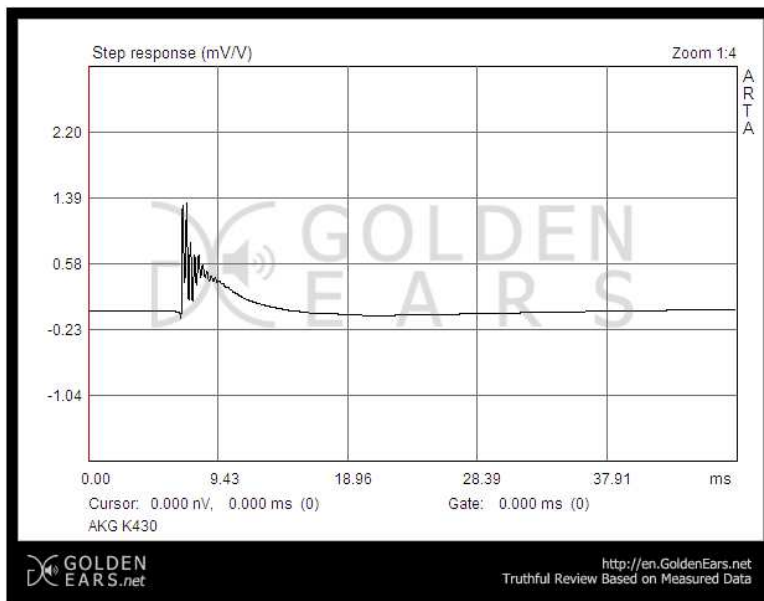

02. Step Response